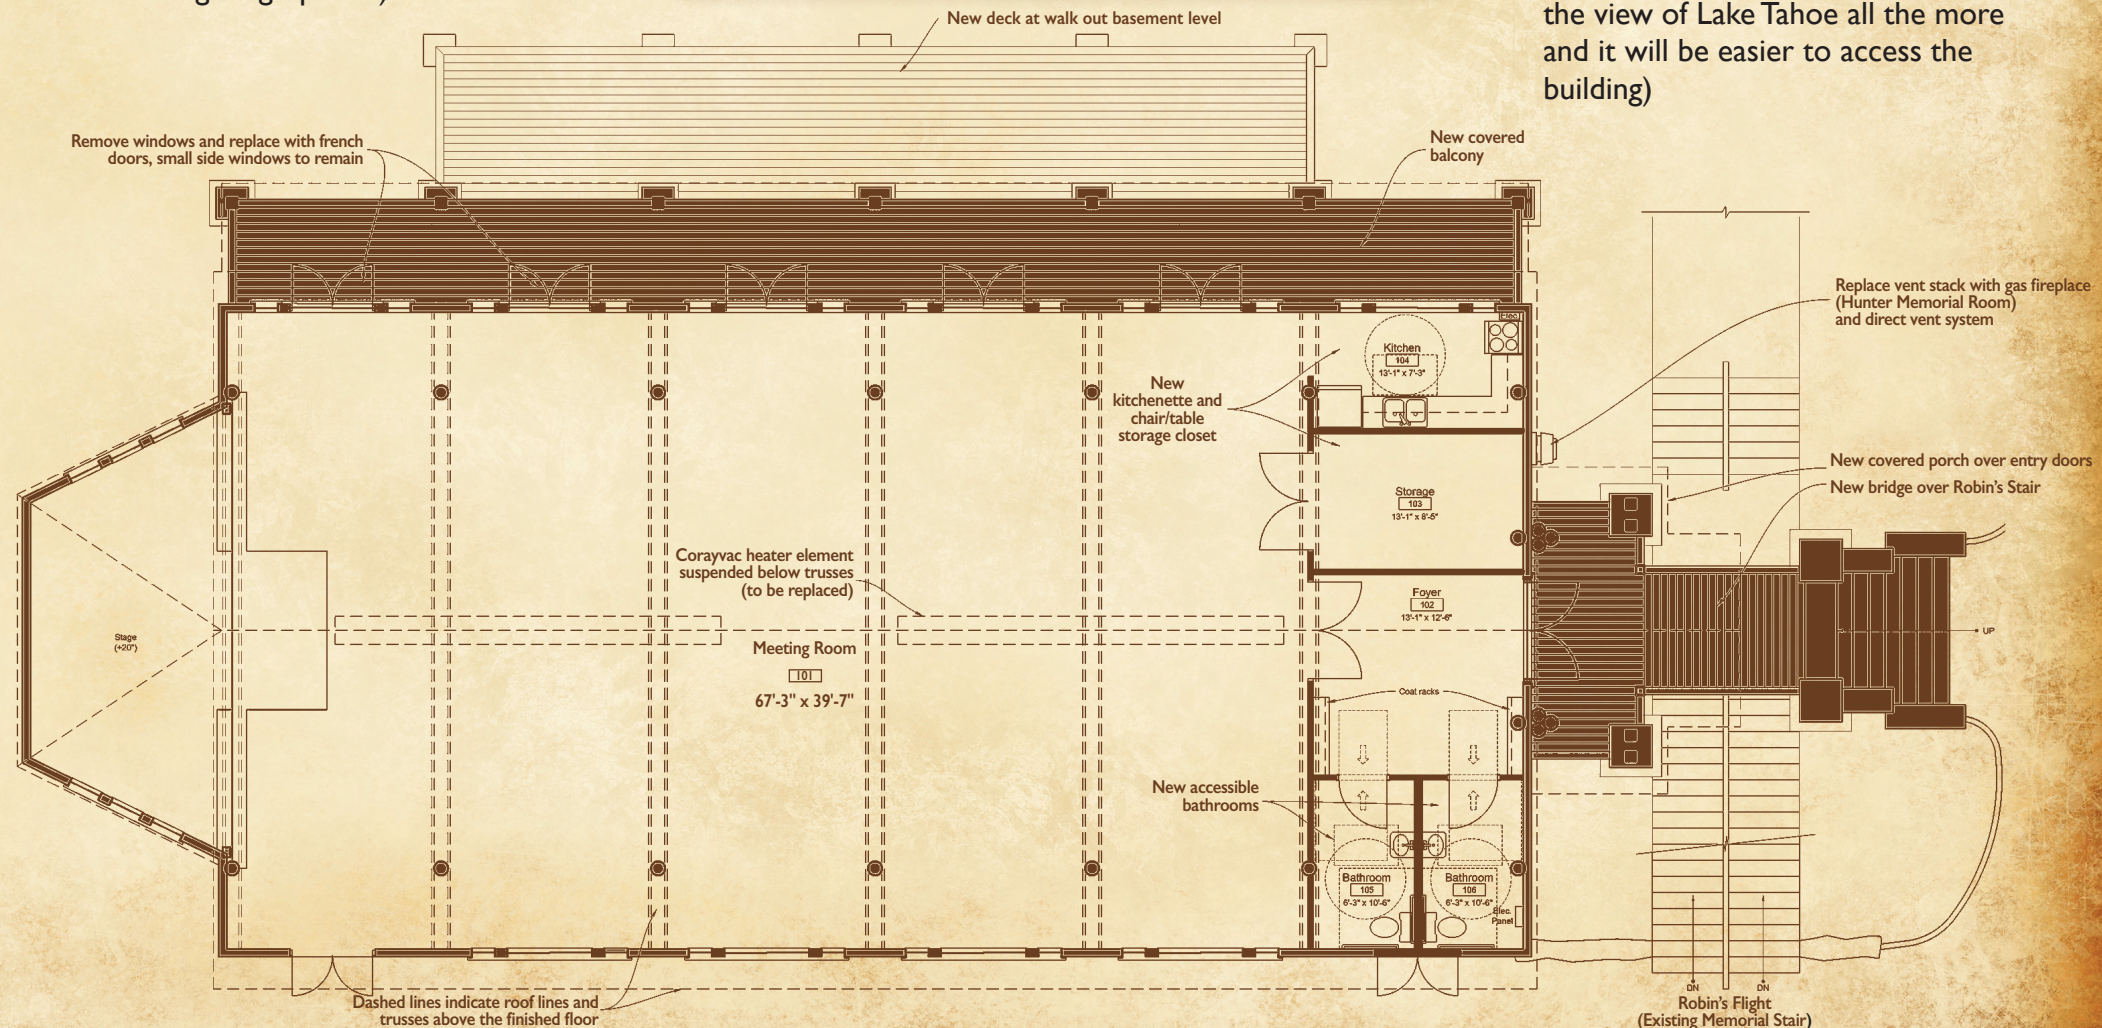

- New quieter and more energy efficient heating system (you'll stay warm and it will be easier to hear)
- New floor (it's starting to fall apart in places after all these years)
- New energy efficient windows (saves energy and reduces outside noise)
- New window blinds (saves energy and better controls outside lighting for media presentations)
- New decking and entrance (enjoy the view of Lake Tahoe all the more and it will be easier to access the building)